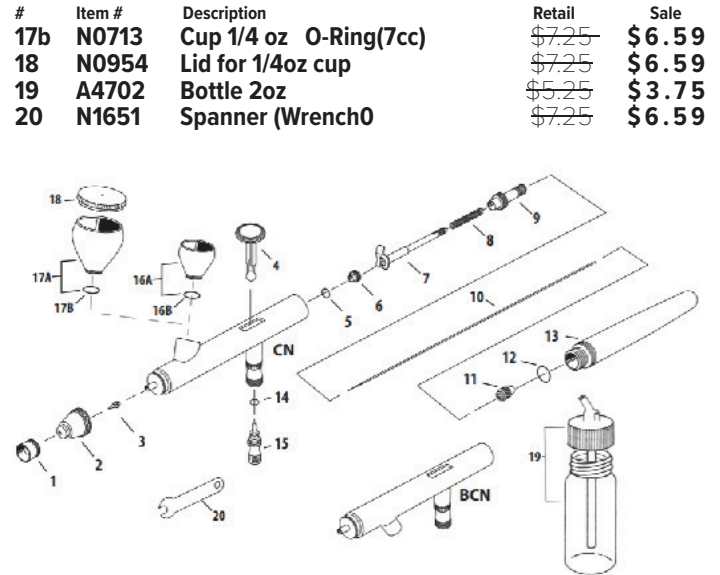

Revolution M Series