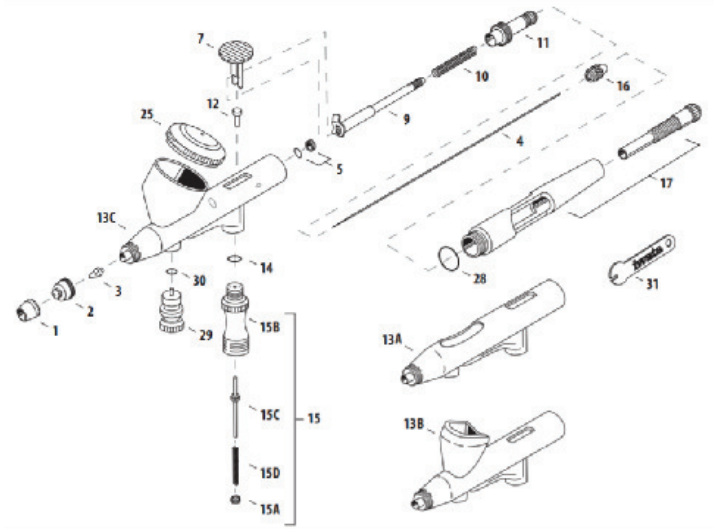

#	Order No.	Description	Retail	Sale Price
18	i0703	Side Cup 1/8oz	$49.00	$40.30
18	i0704	Side Cup 1/4oz	$49.00	$40.30
19	i0706	Gravity Cup w/lid 1/2oz	$49.00	$40.30
20	i0956	Lower Lid side-cup 1/8OZ	$11.75	$9.99
20	i0957	Lower Lid side-cup 1/4OZ	$11.75	$9.99
22	i0452	Blanking Cover	$7.00	$5.69
23	i4052	3/4oz Glass Bottel Set	$49.00	$40.30
25	i6181	Lid for C+ Cup	$15.75	$12.99
26	i0451	Blanking Screw BC	$11.75	$9.95
19	i1505	Lower Lid Gasket	$7.25	$5.99
27	i6051	O-Ring handle	$7.25	$5.99