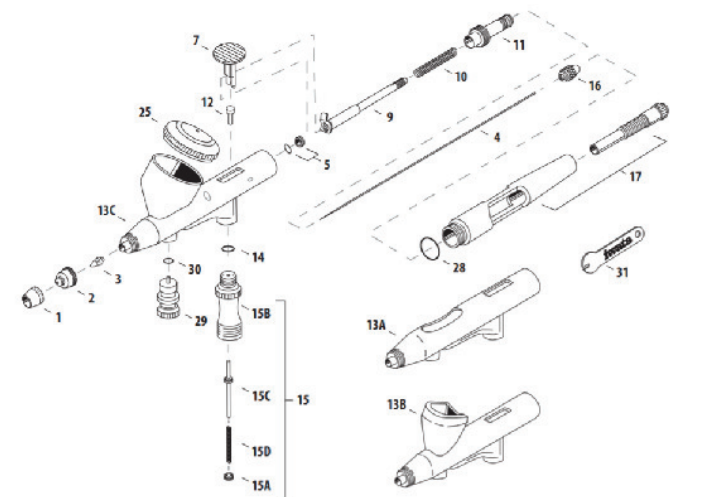

HP Hi-Line Series Parts

#	Order No.	Description	Retail	Sale Price
01	i1101	Needle Cap AH/BH 0.2mm	$11.75	$9.95
01	i1102	Needle Cap CH 0.3mm	$11.75	$9.95
01	i1050	Crown Cap optional	$24.00	$19.65
02	i1407	Nozzle Cap AH/BH 0.2mm	$24.00	$19.65
02	i1403	Nozzle Cap CH 0.3mm HP	$24.00	$19.65
03	i0807	Nozzle AH/BH 0.2mm	$49.00	$40.30
03	i0808	Nozzle CH 0.3mm	$49.00	$40.30
04	i0751	Needle AH/BH 0.2mm	$15.75	$12.95
04	i0753	Needle CH 0.3mm	$15.75	$12.95
05	i1257	Needle Packing Set AH/BH	$11.75	$9.95
05	i7251	Needle Packing Set CH	$11.75	$9.95
07	i1002	Main Lever AH/BH/CH	$24.00	$19.65
09	i1157	Needle Guide w/lever AH/BH	$15.75	$12.95
09	i7151	Needle Guide w/lever CH	$15.75	$12.99
10	i1352	Needle Spring AH/BH	$7.25	$5.99
10	i1351	Needle Spring CH	$7.25	$5.99
11	i7701	Spring Guide	$11.75	$9.95
12	i1751	Valve Piston	$7.25	$5.99
14	i1451	Valve Piston O-ring	$7.25	$5.99
15	i0301	Air Valve Set AH/BH	$49.00	$40.30
15	i0304	Air Valve Set CH	$49.00	$40.30
15A	i0251	Air Valve Guide	$7.25	$5.99
15B	i0201	Air Valve Body	$24.00	$19.65
15C	i0151	Air Valve AH/BH	$11.75	$9.95
15C	i0154	Air Valve CH	$11.75	$9.95
16	i1201	Needle Chucking Nut	$7.25	$5.99

#	Order No.	Description	Retail	Sale Price
17	i1556	Preset Handle	$49.00	$40.30
25	i6181	Lid for C+ Cup	$15.75	$12.99
28	i6051	O-Ring handle	$7.25	$5.99
29	i1901	Mac Valve Set AH/BH/CH	$24.00	$19.65
30	i1902	Mac Valve Packing AH/BH/CH	$7.25	$5.99
31	i1651	Nozzle Wrench	$7.25	$5.99