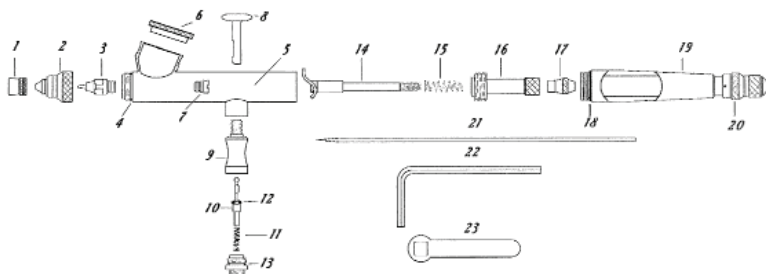

No	Order #	Description	Sale Price	No	Order #	Description	Sale Price	No	Order #	Description	Sale Price
1	XI-41	Needle Cap	5.30	3	TT-2	Nozzle .38 mm Tip	7.45	10	TAL-36	Air piston	4.60
2	TAF-3	Fan Aircap	12.25	3	TT-3	Nozzle .66 mm Tip	7.45	11	A-22	Air Valve Spring	2.45
2	TA-1	Aircap .20 & .25mm	6.65	4	AE-69	O-Ring	3.05	12	TAL-26	Air piston O Ring (6pk)	5.10
2	TA-2	Aircap .38 mm)	6.65	6	RG-8	Cup Cover	4.90	13	TAL-15	Valve Adapter	5.15
2	TA-3	Aircap .66 mm	6.65	7	TAL-8	Packing Assembly	5.95	13	TAL-22	O Ring (6pk) (air valve)	5.10
3	TT-0	Nozzle .2 mm Tip)	11.85	8	TAL-37	Trigger Assembly	6.25	14	TAL-18	Rocker Assembly	6.95
3	TT-1	Nozzle .25 mm Tip	7.45	9	TAL-14	Valve Casing	6.25	15	MIL-11	Needle Spring	2.80
								16	TAL-17	Spring Housing	5.15
								17	TAL-19	Needle Locknut	4.40
								18	MIL-12	O Ring, Handle (6pk)	5.10
								19	RG-20	Handle, Raptor	13.55
								20	TAL-33	Needle Stop	6.85
								21	TN-0	Needle .2 mm	8.35
								21	TN-1	Needle .25 mm	6.85
								21	TN-2	Needle .38 mm	6.85
								21	TN-3	Needle .66 mm	6.85
								22	TAL-35	Allen Wrench	3.50
								23	TAL-28	Wrench for Talon	3.50

Shipping $10.95 for orders $50.00 - $149.99.