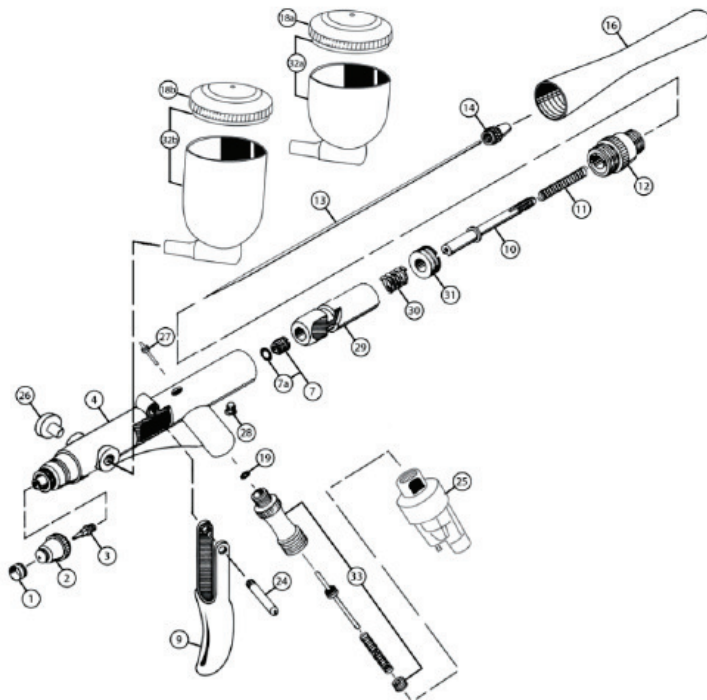

Item #	Description	Retail	Sale
94 R5000	TR-1 (0.3mm) w/ 1/4oz cup	~~300.00~~	239.00

Item #	Description	Retail	Sale
94 R5500	TR-2 (0.5mm) w/ 1/2oz cup	~~300.00~~	239.00

#	Order #	Description	Retail	Sale Price
01	i7013	Needle Cap 0.30mm	$7.25	$5.99
01	i7011	Needle Cap 0.50mm	$7.25	$5.99
02	i7022	Nozzle Cap 0.30mm	$15.75	$12.99
02	i7021	Nozzle Cap 0.50mm	$15.75	$12.99
03	i7042	Nozzle 0.3mm	$31.50	$25.95
03	i7041	Nozzle 0.5mm	$31.50	$25.95
07	i7252	Needle Packing Screw	$15.75	$12.99
07A	i1502	Needle packing O-ring	$7.25	$5.99
09	i7141	Trigger	$99.50	$79.95
10	i7152	Needle Chucking Guide	$41.75	$34.59
11	i7703	Needle Spring	$7.25	$5.99
12	i7702	Spring Guide	$31.50	$25.95
13	i7174	Needle 0.30mm	$15.75	$12.99
13	i7175	Needle 0.50mm	$15.75	$12.99
14	i1202	Needle Chucking Nut	$7.25	$5.99

#	Order #	Description	Retail	Sale Price
16	i7192	Handle	$24.00	$19.65
18A	i6181	Lid, TR1 Cup	$15.75	$12.99
18B	i7182	Lid, TR2 Cup	$41.75	$34.59
19	i1451	Air Piston O-ring	$7.25	$5.99
24	i7142	Trigger Screw	$15.75	$12.99
25	FA450	Pistol Grip filter	$36.25	$26.75
26	i0452	Blanking Cover	$7.25	$5.99
27	i7131	Air Valve Piston	$15.75	$12.99
28	i7312	Main Body Ring Screw	$7.25	$5.99
29	i7301	Slide Cam	$99.50	$79.95
30	i7302	Slide Cam Spring	$11.75	$9.95
31	i7311	Main Body Ring	$24.00	$19.65
32A	i7201	Side Cup TR1 1/3oz	$49.00	$40.30
32B	i0706	Side Cup TR2 1/2oz	$49.00	$40.30
33	i7121	Air Valve Set (2pc)	$49.00	$40.30
N/S	i1651	Spanner (Wrench)	$7.25	$5.95