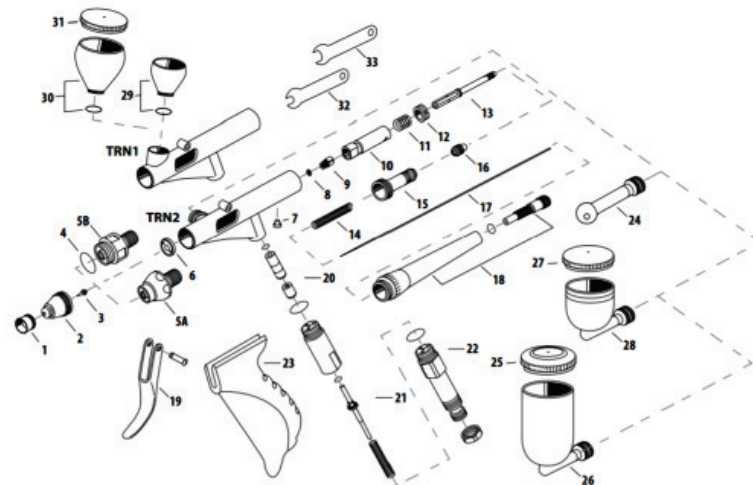

NEO TRN Parts List

Hoses, Bottles and Accessories

Iwata Hoses and Adapters

"Straight Shot" Polyurethane Air Hose

It's light weight but strong

order no.	Description	List	Your Price
DT110	10' "straight-shot" air hose for Iwata A/B.....	19.75	14.95