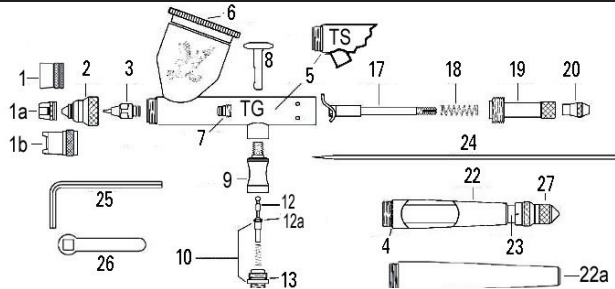

Order #	Description	Retail	Sale Price

TG-3WC	TG 3AS Set in deluxe wood box	~~263.00~~	157.80

TG-4AS TG .25, .38, .66, 1.05mm

Order #	Description	Retail	Sale Price

TG-4AS	Talon TG 3AS contents +1.05mm conversion	~~239.00~~	143.40

TS#3L Talon Siphon Feed Airbrush

TS Double Action Airbrush only with .66mm Head. .

Order #	Description	Retail	Sale Price

TS#3L	Talon Siphon Feed .66mm	~~106.00~~	63.60

TS 1AS & TS 3AS Airbrush Sets

TS 1AS includes Talon TS#3 .66 mm, 6 foot airhose, 1/4-oz metal color cup, 1oz bottle with adapter, 1 oz bottle with storage cap, TAL-35 Allen Wrench, TAL-28 Wrench, The TS-3AS includes same as TG1AS plus .25 & .38 conversions & Fan Air Cap

Order #	Description	Retail	Sale Price

TS-1AS	Talon .66mm Airbrush Set	~~144.00~~	86.40

TS-3AS	TS 1AS + .25 & .38mm conversions+ Fancap	~~185.00~~	111.00

TGX-2F Vision Airbrush Set in deluxe metal case

The Vision is the finest detail airbrush in the Paasche line, featuring a (.2 mm) head, a sloped trigger, a hand polished needle, atomization control, and a black chrome finish. The vision can use all of the same heads that the TG or TS airbrushes use, including the Fan Aircap.

Order #	Description	Retail	Sale Price

TGX-#0L	Vision .2mm airbrush only	~~225.00~~	135.00

TGX-2F	Vision Airbrush Set	~~335.00~~	201.00

Vision Set includes: TGX-2F airbrush (.2mm), allen wrench, tip wrench, metal storage case, and .66 mm head (tip, needle, and aircap), plus the fan air cap.

Order #	Description	Sale Price
1	XI-41 Needle Cap	5.30
1b	TAF-3 Fan Aircap (use w/.66mm tip/needle) (optional TG, TGX & TS)	12.25
2	TA-1 Aircap .20mm & .25 mm (TGX / ot. TG)	6.65
	TA-2 Aircap .38 mm (TG / TGX & TS)	6.65
	TA-3 Aircap .66 mm (TS opt. TGX & TG)	6.65
	TA-4 Aircap 1.05mm	6.95
3	TT-0 Nozzle .2mm (TGX / opt. TG, TS)	11.85
	TT-1 Nozzle .25mm (opt. TG,TGX, TS)	7.45
	TT-2 Nozzle .38mm (TG opt. TGX & TS)	7.45
	TT-3 Nozzle .66mm (TS,opt. TGX & TG)	7.45
	TT-4 Nozzle 1.05mm	8.35
4	MIL-12 O-Ring for body or handle (6pack)	5.10
6	TG-4 Cup Cover	5.10
	TGX-104 Vision Cup Cover	5.95
7	TAL-8 Packing Assembly	5.95
8	TAL-37 Trigger Assembly	6.25
8	TGX-106 Trigger Assembly / sloped (TGX)	7.65
9	TAL-14 Valve Casing	6.25
10	TAL-32 Air Valve Assembly	6.95

12	TAL-36 Air piston	4.60
12a	TAL-26 Air piston O Ring	5.10
13	TAL-22 O Ring (pack of 6) (air valve)	5.10
17	TAL-18 Rocker Assembly	6.95
18	MIL-11 Needle Spring	2.80
19	TAL-17 Spring Housing	5.15
20	TAL-19 Needle Locknut	4.40
22	TAL-34 Handle & Stop TG	13.45
	TGX-105 Vision Handle & Stop	13.95
22a	TS-33 Handle, Aluminum TS	7.65
23	3A-4 Rubber "O" Ring (pack of 6)	5.10
24	TN-0 Needle .2 mm (TGX / opt. TG, TS)	8.35
	TN-1 Needle .25 mm (opt. TG, TGX, TS)	6.85
	TN-2 Needle .38 mm (TG / opt. TGX & TS)	6.85
	TN-3 Needle .66 mm (TS / opt. TGX & TG)	6.85
	TN-4 Needle 1.05mm	7.35
25	TAL-35 Allen Wrench for Talon	3.50
26	TAL-28 Wrench for Talon	3.50
27	TAL-33 Needle Stop (for TG handle)	6.85
Not Shown		
	TGX-107 Vision air control screw	6.75