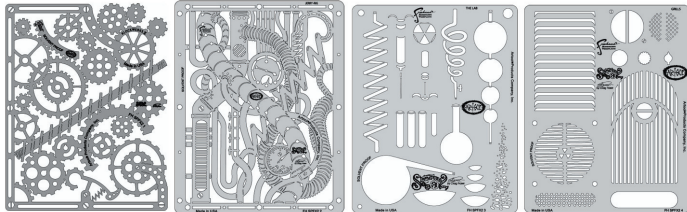

Steampunk FX 2

94 FH-SPFX2 1 Klockwerks - Craig Fraser ..... $36.25 ..... $26.00
94 FH-SPFX2 2 Jerry Rig ..... $36.25 ..... $26.00
94 FH-SPFX2 3 The Lab ..... $36.25 ..... $26.00
94 FH-SPFX2 4 Grills ..... $36.25 ..... $26.00
94 FH-SPFX25 Steampunk FX2 Set of 4 ..... $141.75 ..... $101.95
94 FH-SPFX25MS Steampunk FX2 Set of 4 Mini Series ..... $46.00 ..... $33.15