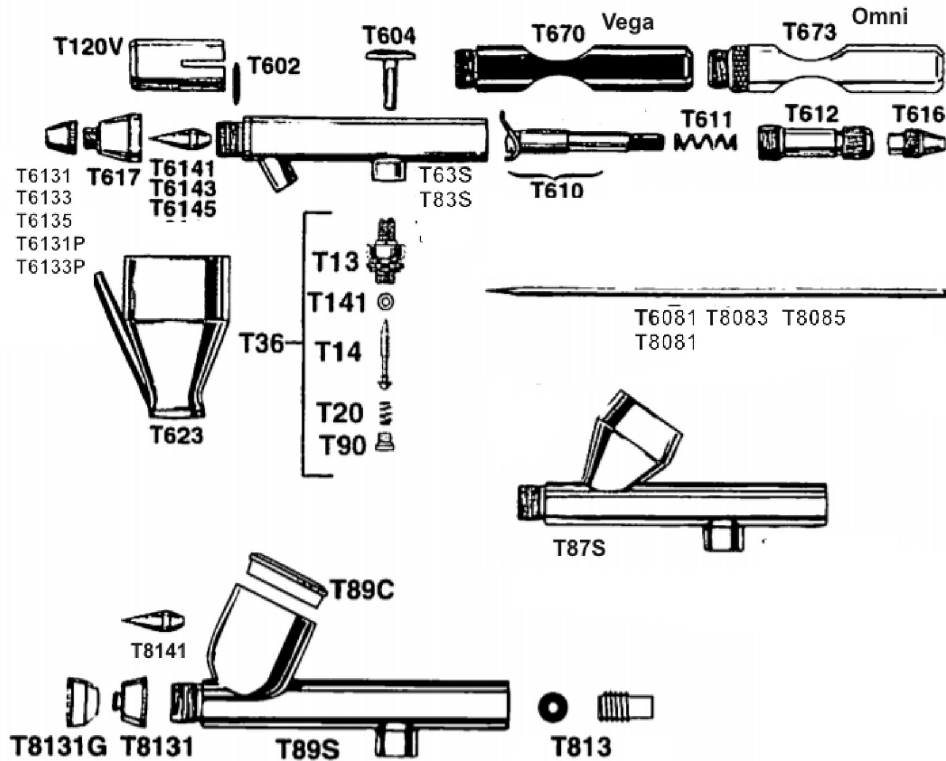

Omni Airbrush Parts Vega Airbrush Parts

Model's Omni and Vega Series

Item #	Description	Item #	Description
T13	Valve Casing	T617	Air Cap Body
T14	Valve Plunger	T623	1/4 oz Color Cup
T20	Valve Spring	T670	Handle Vega
T36	Valve Assembly Complete	T673	Handle Omni
T63S	Vega 2000 Shell	T813	Screw Needle Seal Adjuster w/Seal
T83S	Omni 3000 Shell	T6081	Needle #1 Fine Vega
T87S	Vega 1500 Shell	T6083	Needle#3 Medium Vega
T89S	Omni 4000 Shell	T6085	Needle #5 Large Vega
T89C	Omni Color Cup Cap Metal	T6131	Air Cap #1 Fine
T89CP	Omni Color Cup Cap Plastic	T6131P	Proliner Air Cap #1 Fine
T90	Valve Nut	T6133	Air Cap #1 Medium
T120V	Protection Cap	T6133P	Proliner Air Cap #1 Medium
T141	Valve Washer	T6135	Air Cap #1 Large
T602	Head O-Ring	T6141	Tip #1 Fine (0.3mm)
T603	Outside Valve Washer	T6143	Tip #3 Medium (0.5mm)
T604	Trigger	T6145	Tip #5 Large (0.7mm)
T610	Needle Tube & Rocker Assembly	T8081	Needle Omni
T611	Back Spring	T8131	Air Cap Omni
T612	Spring Adjuster	T8131G	Air Cap Guard Omni
T616	Needle Chuck	T8141	Tip Omni Detail (0.3mm)