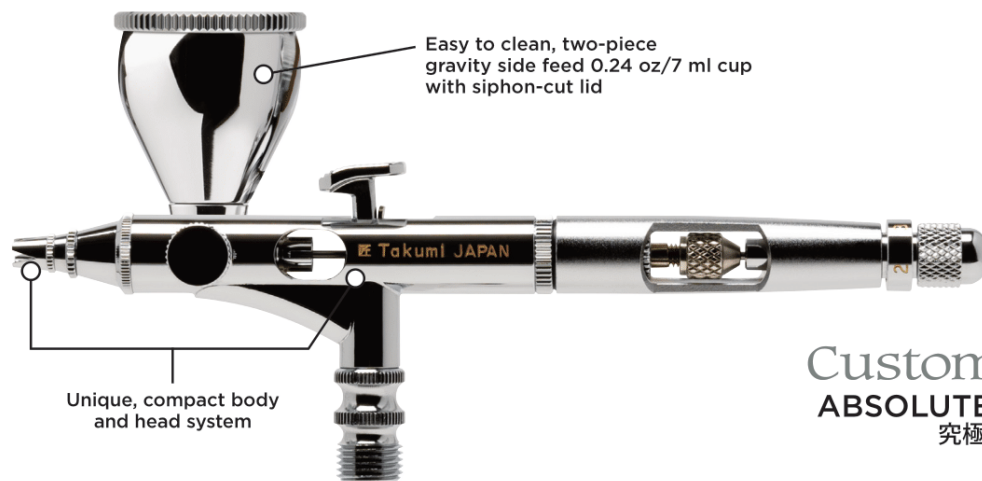

iwata

by ANEST IWATA

Iwata Takumi: A Side Feed Airbrush Inspired By Artisans

Custom Micron
ABSOLUTE PRECISION™
究極の精度

Iwata Custom Micron Takumi Side Feed Dual Action Airbrush

Mastering a craft might take a lifetime. Hours of practice and years of study until the hand and the mind become one: until there is no distance between the imagination and the materials. In Japan, such skilled artisans are called Takumi.

Iwata Custom Micron Takumi Side Feed Airbrush has a redesigned, compact body style that makes it exceptionally balanced in the hand. This, combined with a new gravity assisted side feed cup and siphon cut lid improves paint flow, making Takumi remarkably responsive. The two-piece 0.24 oz / 7 ml cup design disassembles for easy cleaning.

Who sprays with Iwata Custom Micron Takumi Side Feed Dual Action Airbrush?

- Artisans looking for unparalleled responsiveness and balance
- Professional painters or hobbyists with high level airbrush skills
- Painters using fine to extreme detail and scale
- Those using thin spray material or who are skilled at reducing paint for optimal flow
- Right or left-handed users
- 0.10 oz / 3 ml cup option sold separately