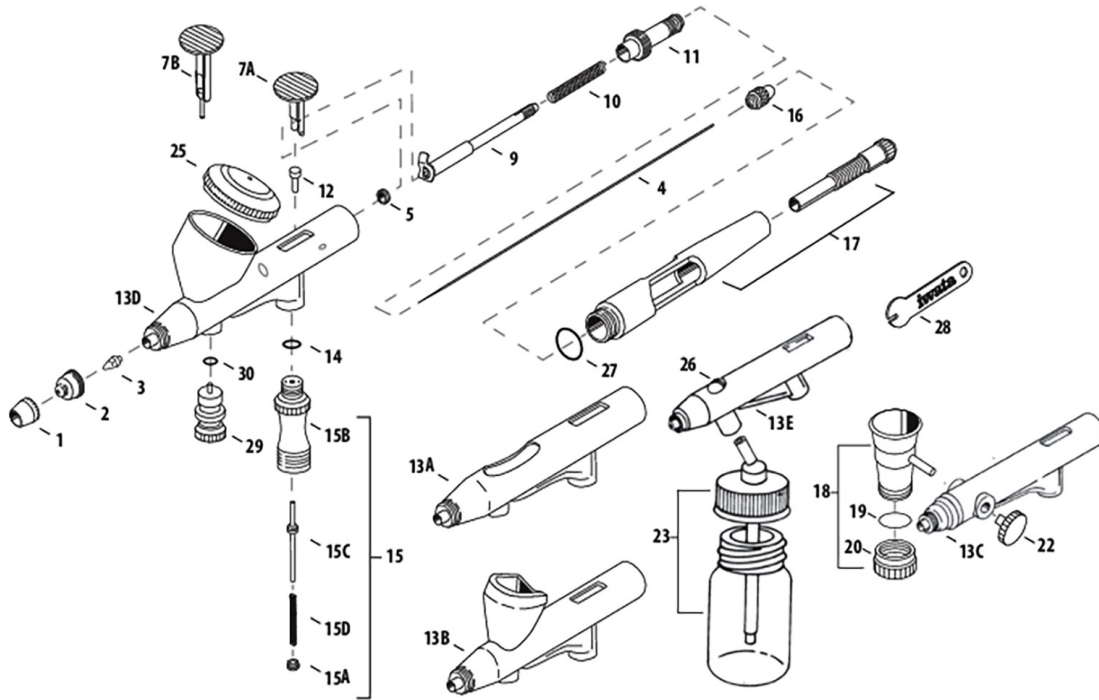

TOTAL CONTROL™
トータルコントロール

IWATA HIGH PERFORMANCE PLUS AIRBRUSH SERIES

HP-A+ / HP-B+ / HP-SB+ / HP-C+ / HP-BC+

#	ITEM DESCRIPTION	PRICE CODE	ITEM #	HP-A+	HP-B+	HP-SB+	HP-C+	HP-BC+
1	Needle Cap	H2	B 11101	■	■	■	x	x
		H3	B 11102	x	x	x	■	■
2	Nozzle Cap	H2	D 11401	■	■	■	x	x
		H3	D 11403	x	x	x	■	■
3	Nozzle	H2	G 10807	■	■	■	x	x
		H3	G 10808	x	x	x	■	■
4	Needle	H2	C 10751	■	■	■	x	x
		H3	C 10753	x	x	x	■	■
5	Needle Packing Screw Set (PTFE)	B	11257	■	■	■	x	x
		B	17251	x	x	x	■	■
7A	Main Lever	D	11001	■	■	■	x	x
		D	11002	x	x	x	■	x
7B	Main Lever	G	11003	x	x	x	x	■
9	Needle Chucking Guide with Auxiliary Lever	C	11157	■	■	■	x	x
		C	17151	x	x	x	■	■
10	Needle Spring	A	11352	■	■	■	x	x
		A	11353	x	x	x	■	■
11	Spring Guide	C	17706	■	■	■	x	x
		A	17701	x	x	x	■	■
12	Valve Piston	A	11751	■	■	■	■	x
13A	HP-A Plus Body*	-	-	■	x	x	x	x
13B	HP-B Plus Body*	-	-	x	■	x	x	x
13C	HP-SB Plus Body*	-	-	x	x	■	x	x
13D	HP-C Plus Body*	-	-	x	x	x	■	x
13E	HP-BC Plus Body*	-	-	x	x	x	x	■
14	Air Valve O-ring	A	11451	■	■	■	■	■

#	ITEM DESCRIPTION	PRICE CODE	ITEM #	HP-A+	HP-B+	HP-SB+	HP-C+	HP-BC+
15	Air Valve Set	G	I0301	■	■	■	x	x
		G	I0304	x	x	x	■	■
15A	Air Valve Guide	A	I0251	■	■	■	■	■
15B	Air Valve Body	D	I0201	■	■	■	■	■
15C	Air Valve	B	I0151	■	■	■	x	x
		B	I0154	x	x	x	■	■
15D	Air Valve Spring	A	I0351	■	■	■	■	■
16	Needle Chucking Nut	A	I1201	■	■	■	■	■
17	Preset Handle Set	G	I1555	■	■	■	x	x
		G	I1556	x	x	x	■	■
18	Cup (Side) 0.05 oz / 1.50 ml	G	I0703	x	x	■	x	x
19	Cup Packing Lower Lid	A	I1505	x	x	■	x	x
20	Cup Lower Lid 0.05 oz / 1.50 ml	B	I0956	x	x	■	x	x
22	Blanking Cover	A	I0452	x	x	■	x	x
23	Glass Bottle Set 0.75 oz / 20 ml	G	I4052	x	x	x	x	■
25	Fluid Cup Lid	C	I6181	x	x	x	■	x
26	Blanking Screw	B	I0451	x	x	x	x	■
27	Packing Handle (O-ring)	A	I6051	■	■	■	■	■
28	Spanner	A	I1651	■	■	■	■	■
	Needle Crown Cap	D	I1050	OPT	OPT	OPT	OPT	OPT
	QuickFit Quick Disconnect Set	H	I1603	OPT	OPT	OPT	OPT	OPT
	QuickFit Quick Disconnect Airbrush Adaptor	C	I1604	OPT	OPT	OPT	OPT	OPT
	Airbrush Adapter for Paasche Air Hose	-	J001	OPT	OPT	OPT	OPT	OPT
	Airbrush Adapter for T&C/Badger Air Hoses	-	J002	OPT	OPT	OPT	OPT	OPT

■ = yes X = no opt = optional
*Replacement parts not available.

Available from: *Dixie Art Airbrush* • www.dixieart.com • 800/783-2612