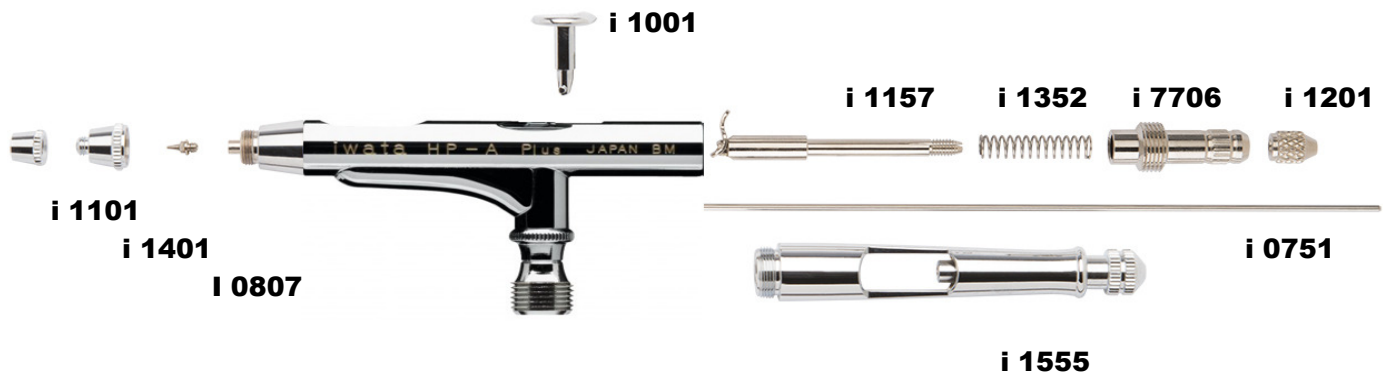

### IWATA HIGH PERFORMANCE HP-A PLUS Gravity Feed Dual Action Airbrush #H1001

*No longer in Production*

#### PARTS PICTURED

Part No.	Description	Part No.	Description
i 1101	Needle Cap 0.2MM (H2)	i 1352	Needle Spring
i 1401	Head Cap 0.2MM (H2)	i 7706	Needle Spring Guide
i 0807	Nozzle 0.2mm (H2)	i 1201	Needle Chucking Nut
i 1001	Main Lever (Trigger)	i 0751	Needle 0.2mm (H2)
i 1157	Needle Chucking Guide W/aux. Lever	i 1555	Handle (Pre Set/Single Cut)

#### PARTS NOT PICTURED

Part No.	Description	Part No.	Description
i 1050	Needle Crown Cap (Opt)	i 0201	Air Valve Body Only
i 6051	Packing - Handle (O-ring)	i 0151	Air Valve Piston
i 1257	Needle Packing Screw W/O-ring	i 0351	Air Valve Spring
i 1451	Packing - Air Valve (O-ring)	i 0251	Air Valve Guide
i 1751	Valve Piston (for Trigger)	i 1651	Spanner (Wrench)
i 0301	Air Valve Set	(Opt)	Optional