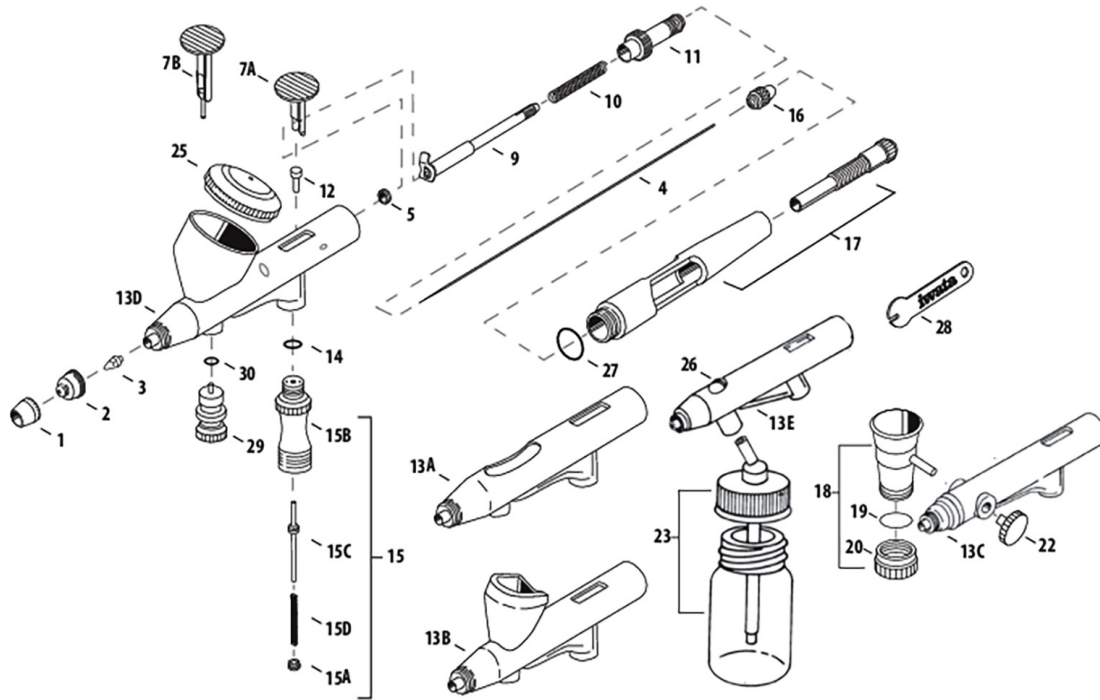

High Performance PLUS

TOTAL CONTROL™

IWATA HIGH PERFORMANCE HP-B PLUS Gravity Feed Dual Action Airbrush #H2001

Illustrated Parts Listing

PARTS PICTURED

Part No.	Description	Part No.	Description
i 1101	Needle Cap 0.2MM (H2)	i 1352	Needle Spring
i 1401	Head Cap 0.2MM (H2)	i 7706	Needle Spring Guide
i 0807	Nozzle 0.2mm (H2)	i 1201	Needle Chucking Nut
i 1001	Main Lever (Trigger)	i 0751	Needle 0.2mm (H2)
i 1157	Needle Chucking Guide W/aux. Lever	i 1555	Handle (Pre Set/Single Cut)

PARTS NOT PICTURED

Part No.	Description	Part No.	Description
i 1050	Needle Crown Cap (Opt)	i 0201	Air Valve Body Only
i 6051	Packing - Handle (O-ring)	i 0151	Air Valve Piston
i 1257	Needle Packing Screw W/O-ring	i 0351	Air Valve Spring
i 1451	Packing - Air Valve (O-ring)	i 0251	Air Valve Guide
i 1751	Valve Piston (for Trigger)	i 1651	Spanner (Wrench)
i 0301	Air Valve Set	(Opt)	Optional

See next Page for schematic

Available from:

Dixie Art Airbrush

www.dixieart.com • 800.783-2612

IWATA HIGH PERFORMANCE PLUS AIRBRUSH SERIES

HP-A+ / HP-B+ / HP-SB+ / HP-C+ / HP-BC+

#	ITEM DESCRIPTION	PRICE CODE	ITEM #	HP-A+	HP-B+	HP-SB+	HP-C+	HP-BC+
1	Needle Cap	H2	B 11101	■	■	■	x	x
		HB	B 11102	x	x	x	■	■
2	Nozzle Cap	H2	D 11401	■	■	■	x	x
		HB	D 11403	x	x	x	■	■
3	Nozzle	H2	G 10807	■	■	■	x	x
		HB	G 10808	x	x	x	■	■
4	Needle	H2	C 10751	■	■	■	x	x
		HB	C 10753	x	x	x	■	■
5	Needle Packing Screw Set (PTFE)	B	11257	■	■	■	x	x
		B	17251	x	x	x	■	■
7A	Main Lever	D	11001	■	■	■	x	x
		D	11002	x	x	x	■	x
7B	Main Lever	G	11003	x	x	x	x	■
9	Needle Chucking Guide with Auxiliary Lever	C	11157	■	■	■	x	x
		C	17151	x	x	x	■	■
10	Needle Spring	A	11352	■	■	■	x	x
		A	11353	x	x	x	■	■
11	Spring Guide	C	17706	■	■	■	x	x
		A	17701	x	x	x	■	■
12	Valve Piston	A	11751	■	■	■	■	x
13A	HP-A Plus Body*	-	-	■	x	x	x	x
13B	HP-B Plus Body*	-	-	x	■	x	x	x
13C	HP-SB Plus Body*	-	-	x	x	■	x	x
13D	HP-C Plus Body*	-	-	x	x	x	■	x
13E	HP-BC Plus Body*	-	-	x	x	x	x	■
14	Air Valve O-ring	A	11451	■	■	■	■	■