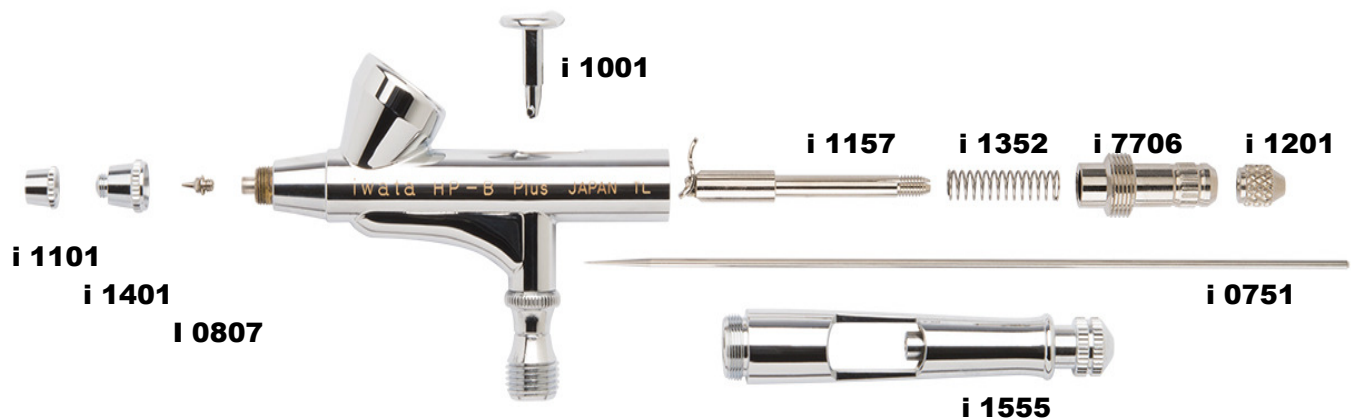

High Performance PLUS

TOTAL CONTROL™

IWATA HIGH PERFORMANCE HP-B PLUS Gravity Feed Dual Action Airbrush #H2001

Illustrated Parts Listing

PARTS PICTURED

Part No.	Description	Part No.	Description
i 1101	Needle Cap 0.2MM (H2)	i 1352	Needle Spring
i 1401	Head Cap 0.2MM (H2)	i 7706	Needle Spring Guide
i 0807	Nozzle 0.2mm (H2)	i 1201	Needle Chucking Nut
i 1001	Main Lever (Trigger)	i 0751	Needle 0.2mm (H2)
i 1157	Needle Chucking Guide W/aux. Lever	i 1555	Handle (Pre Set/Single Cut)

PARTS NOT PICTURED

Part No.	Description	Part No.	Description
i 1050	Needle Crown Cap (Opt)	i 0201	Air Valve Body Only
i 6051	Packing - Handle (O-ring)	i 0151	Air Valve Piston
i 1257	Needle Packing Screw W/O-ring	i 0351	Air Valve Spring
i 1451	Packing - Air Valve (O-ring)	i 0251	Air Valve Guide
i 1751	Valve Piston (for Trigger)	i 1651	Spanner (Wrench)
i 0301	Air Valve Set	(Opt)	Optional

See next Page for schematic

Available from:

Dixie Art Airbrush

www.dixieart.com • 800.783-2612

IWATA HIGH PERFORMANCE PLUS AIRBRUSH SERIES

HP-A+ / HP-B+ / HP-SB+ / HP-C+ / HP-BC+

#	ITEM DESCRIPTION	PRICE CODE	ITEM #	HP-A+	HP-B+	HP-SB+	HP-C+	HP-BC+
1	Needle Cap	H2	B 11101	■	■	■	x	x
		HB	B 11102	x	x	x	■	■
2	Nozzle Cap	H2	D 11401	■	■	■	x	x
		HB	D 11403	x	x	x	■	■
3	Nozzle	H2	G 10807	■	■	■	x	x
		HB	G 10808	x	x	x	■	■
4	Needle	H2	C 10751	■	■	■	x	x
		HB	C 10753	x	x	x	■	■
5	Needle Packing Screw Set (PTFE)	B	11257	■	■	■	x	x
		B	17251	x	x	x	■	■
7A	Main Lever	D	11001	■	■	■	x	x
		D	11002	x	x	x	■	x
7B	Main Lever	G	11003	x	x	x	x	■
9	Needle Chucking Guide with Auxiliary Lever	C	11157	■	■	■	x	x
		C	17151	x	x	x	■	■
10	Needle Spring	A	11352	■	■	■	x	x
		A	11353	x	x	x	■	■
11	Spring Guide	C	17706	■	■	■	x	x
		A	17701	x	x	x	■	■
12	Valve Piston	A	11751	■	■	■	■	x
13A	HP-A Plus Body*	-	-	■	x	x	x	x
13B	HP-B Plus Body*	-	-	x	■	x	x	x
13C	HP-SB Plus Body*	-	-	x	x	■	x	x
13D	HP-C Plus Body*	-	-	x	x	x	■	x
13E	HP-BC Plus Body*	-	-	x	x	x	x	■
14	Air Valve O-ring	A	11451	■	■	■	■	■