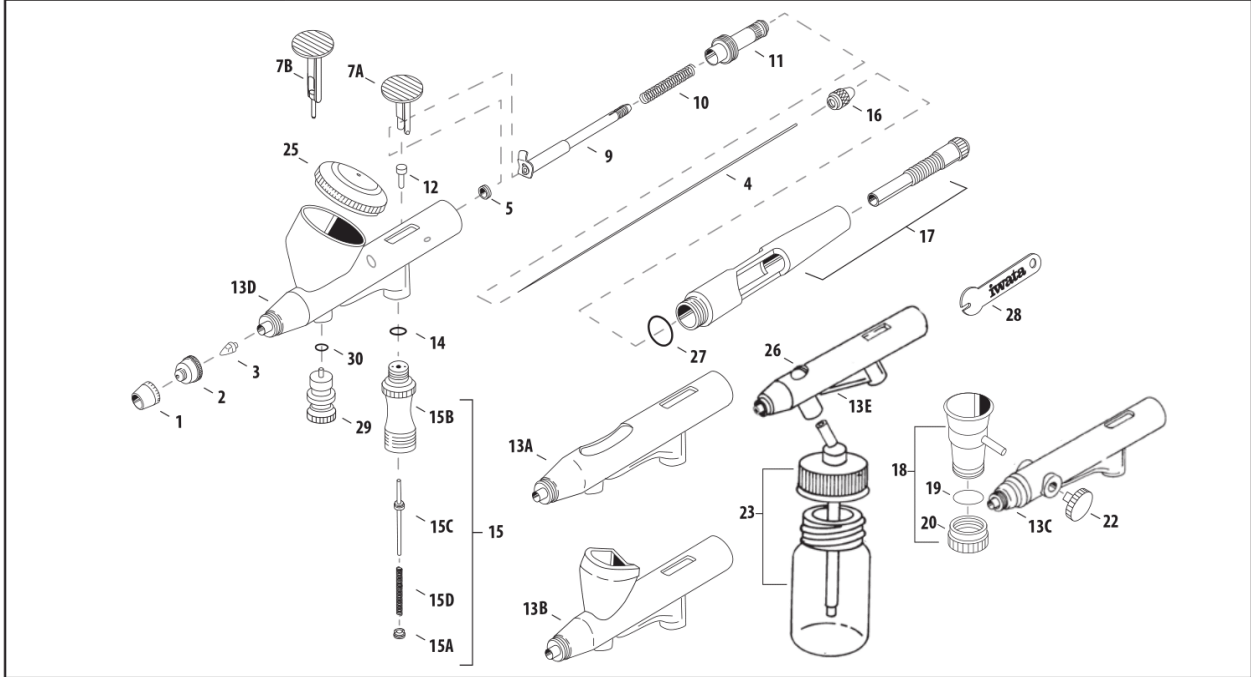

#	ITEM DESCRIPTION	PRICE CODE	ITEM #	HP-A+	HP-B+	HP-SB+	HP-C+	HP-BC+
1	Needle Cap	H2	B I1101	■	■	■	x	x
		H3	B I1102	x	x	x	■	■
2	Nozzle Cap	H2	D I1401	■	■	■	x	x
		H3	D I1403	x	x	x	■	■
3	Nozzle	H2	G I0807	■	■	■	x	x
		H3	G I0808	x	x	x	■	■
4	Needle	H2	C I0751	■	■	■	x	x
		H3	C I0753	x	x	x	■	■
5	Needle Packing Screw Set (PTFE)	B	I1257	■	■	■	x	x
		B	I7251	x	x	x	■	■
7A	Main Lever	D	I1001	■	■	■	x	x
		D	I1002	x	x	x	■	x
7B	Main Lever	G	I1003	x	x	x	x	■
9	Needle Chucking Guide with Auxiliary Lever	C	I1157	■	■	■	x	x
		C	I7151	x	x	x	■	■
10	Needle Spring	A	I1352	■	■	■	x	x
		A	I1353	x	x	x	■	■
11	Spring Guide	C	I1706	■	■	■	x	x
		A	I7701	x	x	x	■	■
12	Valve Piston	A	I1751	■	■	■	■	x
13A	HP-A Plus Body*	-	-	■	x	x	x	x
13B	HP-B Plus Body*	-	-	x	■	x	x	x
13C	HP-SB Plus Body*	-	-	x	x	■	x	x
13D	HP-C Plus Body*	-	-	x	x	x	■	x
13E	HP-BC Plus Body*	-	-	x	x	x	x	■
14	Air Valve O-ring	A	I1451	■	■	■	■	■

#	ITEM DESCRIPTION	PRICE CODE	ITEM #	HP-A+	HP-B+	HP-SB+	HP-C+	HP-BC+	
15	Air Valve Set	G	I0301	■	■	■	x	x	
		G	I0304	x	x	x	■	■	
15A	Air Valve Guide	A	I0251	■	■	■	■	■	
15B	Air Valve Body	D	I0201	■	■	■	■	■	
15C	Air Valve	B	I0151	■	■	■	x	x	
		B	I0153	x	x	x	■	■	
15D	Air Valve Spring	A	I0351	■	■	■	■	■	
16	Needle Chucking Nut	i 1202	A	~~XXXX~~	■	■	■	■	■
			G	I1555	■	■	■	x	x
17	Preset Handle Set	G	I1555	■	■	■	x	x	
		G	I1556	x	x	x	■	■	
18	Cup (Side) 0.05 oz / 1.50 ml	G	I0703	x	x	■	x	x	
19	Cup Packing Lower Lid	A	I1505	x	x	■	x	x	
20	Cup Lower Lid 0.05 oz / 1.50 ml	B	I0957	x	x	■	x	x	
22	Blanking Cover	A	I0452	x	x	■	x	x	
23	Glass Bottle Set 0.75 oz / 20 ml	G	I4052	x	x	x	x	■	
25	Fluid Cup Lid	C	I6181	x	x	x	■	x	
26	Blanking Screw	B	I0451	x	x	x	x	■	
27	Packing Handle (O-ring)	A	I6051	■	■	■	■	■	
28	Spanner	A	I1651	■	■	■	■	■	
	Needle Cap (Crown)	D	I1050	OPT	OPT	OPT	OPT	OPT	
	QuickFit Quick Disconnect Set	H	I1603	OPT	OPT	OPT	OPT	OPT	
	QuickFit Quick Disconnect Airbrush Adaptor	C	I1604	OPT	OPT	OPT	OPT	OPT	
	Airbrush Adaptor for Paasche Air Hose	-	J001	OPT	OPT	OPT	OPT	OPT	
	Airbrush Adaptor for T&C/Badger Air Hoses	-	J002	OPT	OPT	OPT	OPT	OPT	

Corrections as of 2022

■ = yes x = no OPT = optional
*Replacement parts not available.

Available from:

Dixie Art Airbrush • www.dixieart.com • 800.783-2612