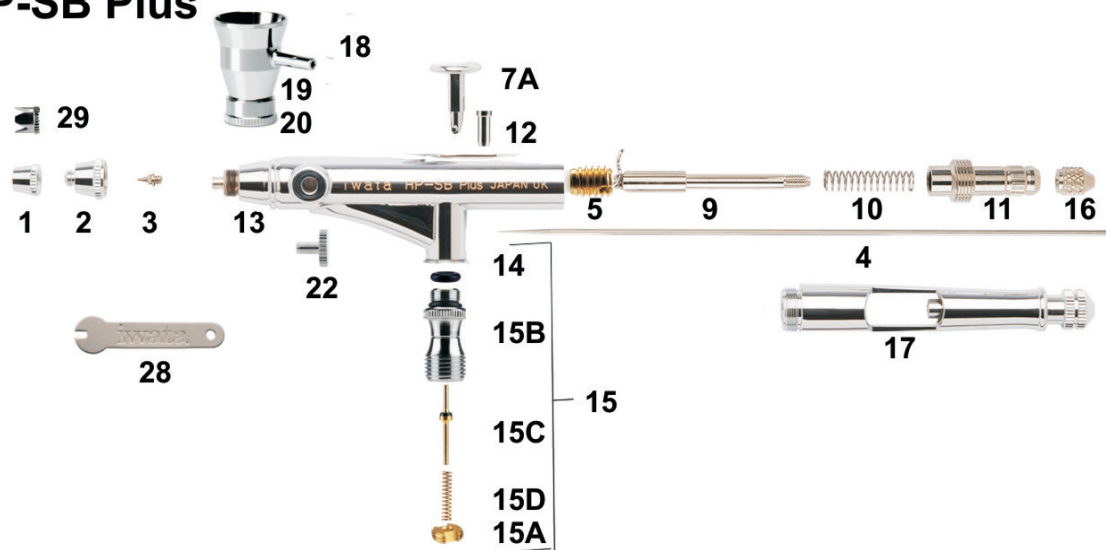

### IWATA HIGH PERFORMANCE HP-SB PLUS Side Feed Dual Action Airbrush 0.2 mm

#### Illustrated Parts Listing

Item #	Part No.	Description
1	i 1101	Needle Cap 0.2mm (H2)
2	i 1401	Head Cap 0.2mm (H2)
3	i 0807	Nozzle 0.2mm (H2)
4	i 0751	Needle 0.2mm (H2)
5	i 1257	Needle Packing Screw W/O-ring
7A	i 1001	Main Lever (Trigger)
9	i 1157	Needle Chucking Guide W/aux. Lever
10	i 1352	Needle Spring
11	i 1706	Needle Spring Guide
12	i 1751	Valve Piston (for Trigger)
13	N/A	Body SB-Plus
14	i 1451	Packing - Air Valve (o-ring)
15	i 0301	Air Valve Set
15A	i 0251	Air Valve Guide
15B	i 0201	Air Valve Body Only
15C	i 0151	Air Valve
15D	i 0351	Air Valve Spring

Item #	Part No.	Description
16	i 1202	Needle Chucking Nut
17	i 1555	Handle (Pre Set/Single Cut)
18	i 0703	Cup Side 1/8 oz.
19	i 1505	Cup Packing lower Lid
20	i 0957	Cup Lower Lid
22	i 0452	Blanking Cover
27	i 6051	Packing Handle (O-ring)
28	i 1651	Spanner (Wrench)

#### Optional:

18	i 0704	Cup Side 1/4 oz
23	N/S	<a href="#">See iwata Side Feed Bottle Assemblies</a>
29	i 1050	Needle Crown Cap

Needle, Needle Cap, Nozzle Cap and Nozzle are not interchangeable in this series