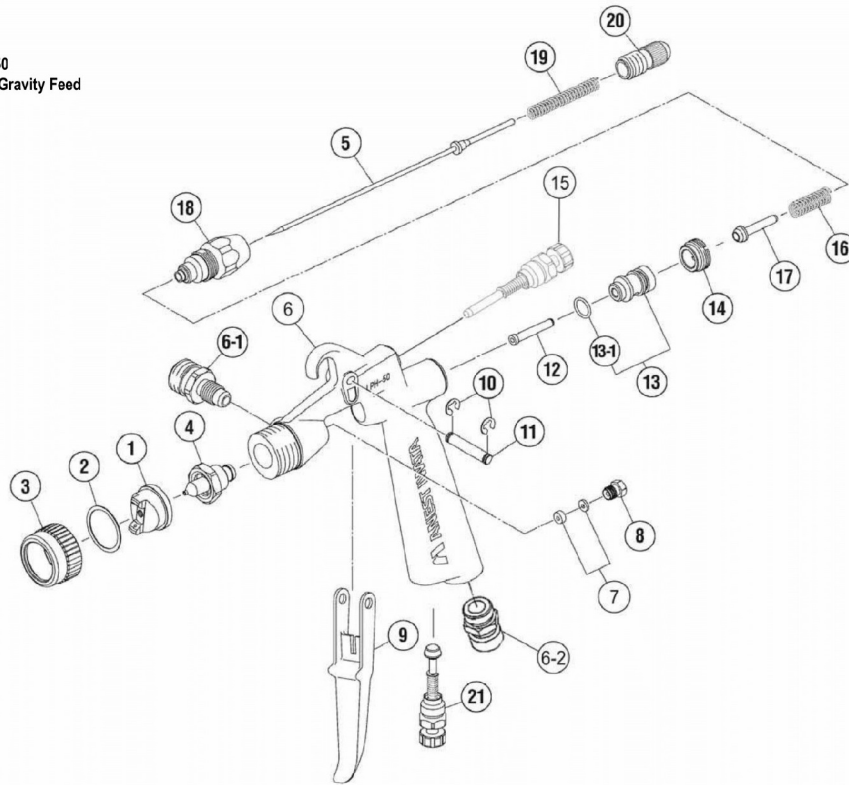

LPH50
Mini Gravity Feed

**ANEST
IWATA**
Manual Spray Guns

**LPH50
Mini Gravity Feed**

Ref #	Part #	Description	Remarks
1	93557600	AIR CAP	
2	93558600	AIR CAP GASKET	
3	93559600	COVER RING	
4	93570600	FLUID NOZZLE 0.4	MARKED AS L50/04
4	93568600	FLUID NOZZLE 0.6	MARKED AS L50/06
4	93560600	FLUID NOZZLE 1.0	MARKED AS L50/10
5	93891600	FLUID NEEDLE 0.4	MARKED AS I
5	93890600	FLUID NEEDLE 0.6	MARKED AS II
5	93886600	FLUID NEEDLE 1.0	MARKED AS III
6	N/A	GUN BODY	
6-1	93005891	FLUID NIPPLE	1/4"
6-2	93660300	AIR NIPPLE	1/4"
7	93940890	NEEDLE PACKING SET	SET WITH No.8
8	N/A	NEEDLE PACKING SEAT	
9	93162890	TRIGGER	
10	93912030	STOPPER	2PCS/PACK
11	93167890	TRIGGER STUD	
12	93006880	AIR VALVE SHAFT	
13	93912880	AIR VALVE SEAT SET	
13-1	96638005	O RING	
14	93011880	AIR VALVE SEAT SCREW	
15	93888600	PATTERN ADJUST SET	
16	93012880	AIR VALVE SPRING	
17	93013880	AIR VALVE	
18	93936880	FLUID ADJUST GUIDE SET	
19	93015880	FLUID NEEDLE SPRING	
20	93017880	FLUID ADJUST KNOB	
21	93845531	AIR ADJUST SET	
	93538600	GUN WRENCH	
	2860	REPAIR SERVICE KIT	7, 8, 10, 13-1
	2950	MK5 MAINTENANCE KIT	
	2981	TEST CAP GAUGE SET	

The Above is For Anest Item Numbers, see page 1 for Iwata Item Numbers

Available from: *Dixie Art Airbrush* • www.dixieart.com • 800/783-2612