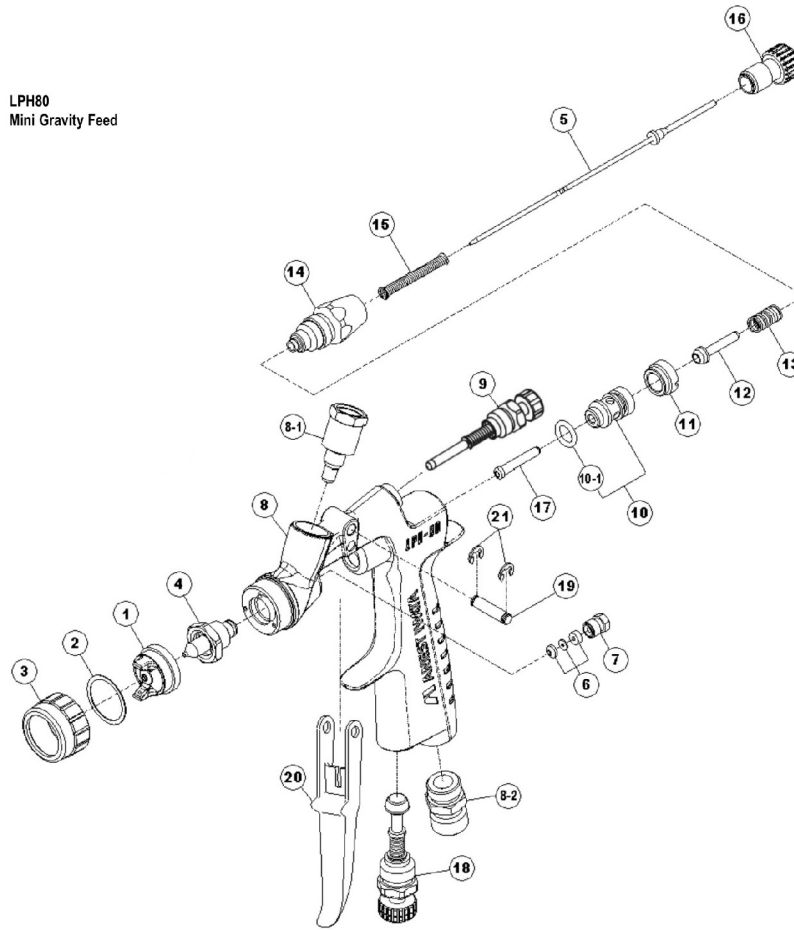

#### Illustrated Parts Listing

Item #	Part No.	Description
1	i 3011	Air Cap 0.6MM
2	i 6002	Air Cap Gasket
3	i 6003	Cover Ring
4	i 3162	Fluid Nozzle 0.6mm
5	i 3142	Fluid Needle 0.6mm
6/7	i 2152	Needle Packing Set
8	N/A	Gun Body LPH50
8-1	i 6501	Fluid Nipple
8-2	i 6081	Air Nipple
9	i 6252	Pattern Adjust Set
10	i 2052	Air Valve Seat Set
10-1	i 6601	Air Valve Gasket
11	i 2052	Air Valve Seat Screw
12	i 2023	Air Valve
13	i 2062	Air Valve Spring
14	i 2082	Fluid Adjustment Guide Set
15	i 2252	Needle Spring
16	i 6701	Fluid Adjustment Knob
17	i 2022	Air Valve Shaft
18	i 6262	Air Adjust Set

See next Page for schematic

LPH80  
Mini Gravity Feed

Manual Spray Guns

LPH80  
Mini Gravity Feed

Ref #	Part #	Description	Remarks
1	93557600	AIR CAP	042G/062G/082G/102G/122G
1	93662600	AIR CAP "LPH80-E4"	104G/124G
2	93558600	AIR CAP GASKET	
3	93559600	COVER RING	
4	93570600	FLUID NOZZLE 0.4	MARKED AS L50/04
4	93568600	FLUID NOZZLE 0.6	MARKED AS L50/06
4	93761530	FLUID NOZZLE 0.8	MARKED AS L80/08
4	93560600	FLUID NOZZLE 1.0	MARKED AS L50/10
4	93760530	FLUID NOZZLE 1.2	MARKED AS L80/12
5	93891600	FLUID NEEDLE 0.4	MARKED AS I
5	93890600	FLUID NEEDLE 0.6/0.8	MARKED AS II
5	93886600	FLUID NEEDLE 1.0/1.2	MARKED AS III
6	93940890	NEEDLE PACKING SET	SET WITH No.7
7	N/A	NEEDLE PACKING SEAT	
8	N/A	GUN BODY	
8-1	93753530	FLUID NIPPLE	1/8" BSP FEMALE
8-2	93660300	AIR NIPPLE	1/4"
9	93748530	PATTERN ADJUST SET	
10	93912880	AIR VALVE SEAT SET	
10-1	96638005	O RING	
11	93011880	AIR VALVE SEAT SCREW	
12	93013880	AIR VALVE	
13	93012880	AIR VALVE SPRING	
14	93936880	FLUID ADJUST GUIDE SET	
15	93015880	FLUID NEEDLE SPRING	
16	93754530	FLUID ADJUST KNOB	
17	93006880	AIR VALVE SHAFT	
18	93845531	AIR ADJUST SET	
19	93167890	TRIGGER STUD	
20	93162890	TRIGGER	
21	93912030	STOPPER	2PCS/PACK
	93538600	GUN WRENCH	
	2860	REPAIR SERVICE KIT	6, 7, 10-1, 21
	2950	MK5 MAINTENANCE KIT	
	2981	TEST CAP GAUGE SET	042G/062G/082G/102G/122G
	2982	TEST CAP GAUGE SET "LPH80-E4"	104G/124G