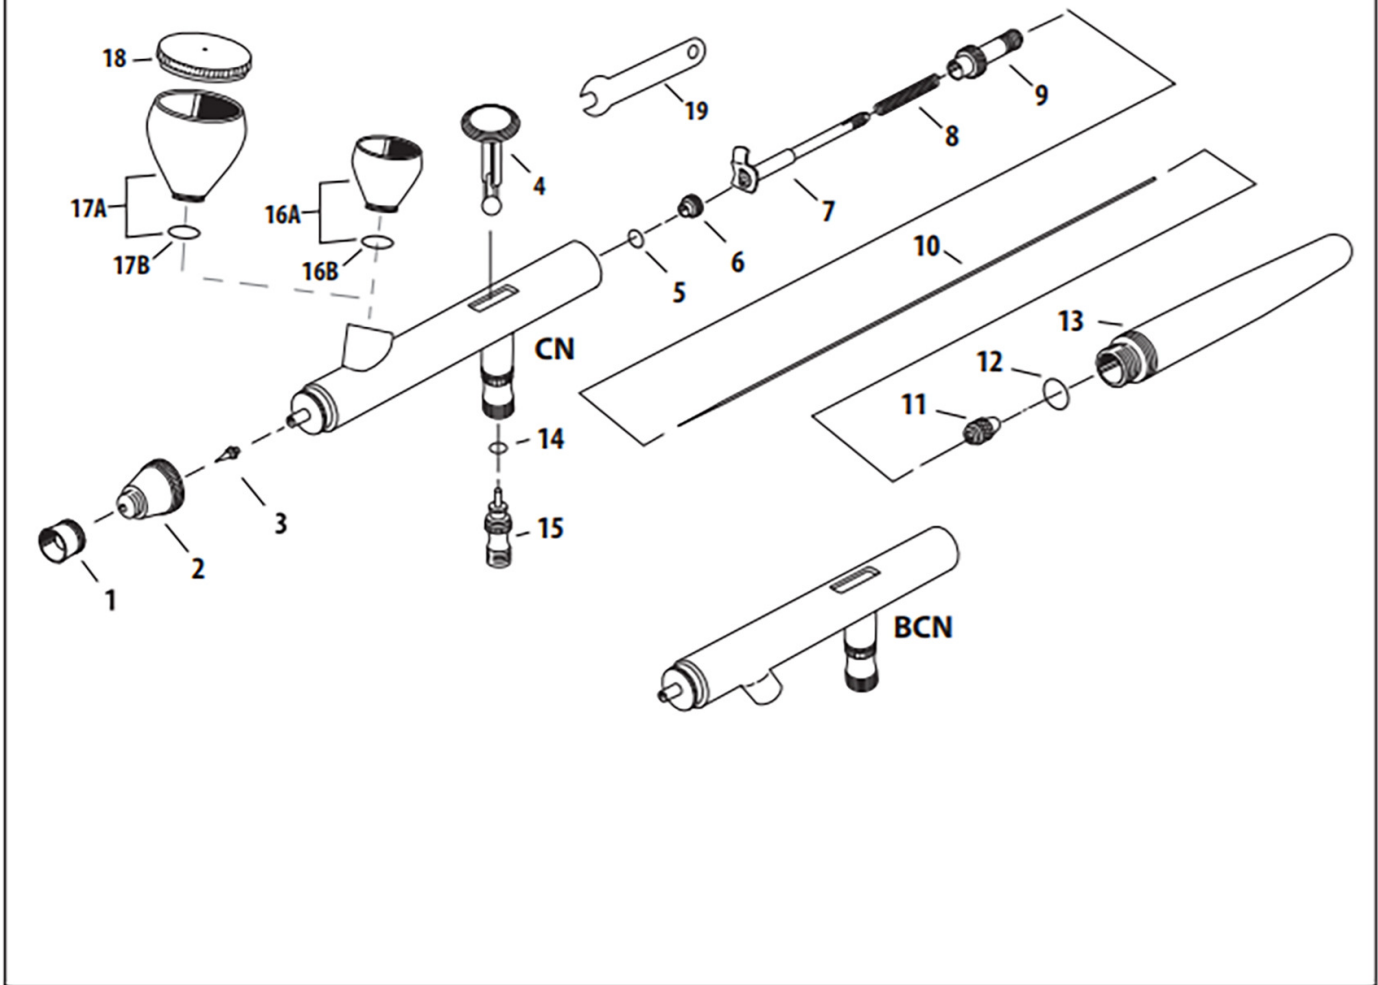

### PARTS PICTURED

Part No.	Description	Part No.	Description
N 1101	Needle Cap	N 1151	Needle Guide W/aux. Lever
N 1401	Nozzle Cap 0.35MM (N3)	N 1351	Needle Spring
N 0801	Nozzle 0.35mm (N3)	N 1701	Needle Spring Guide
N 1001	Main Lever (Trigger)	N 1201	Needle Chucking Nut
N 0701	Gravity Cup Large 1/4 oz	N 0751	Needle 0.35mm (N3)
N 0702	Gravity Cup Small 1/10 oz	N 0901	Handle
N 0954	Gravity Cup Large Lid 1/4 oz		

### PARTS NOT PICTURED

Part No.	Description	Part No.	Description
N 1051	Handle O-ring	N 1501	Needle Packing O-ring
N 0712	Gravity Cup 1/10 oz Small O-Ring	N 0201	Valve Body Set
N 0713	Gravity Cup 1/4 oz Large O-Ring	N 1502	Air Valve O-ring
N 1251	Needle Packing Screw	N 1651	Spanner (Wrench)

*See next Page for schematic*

Available from:

*Dixie Art Airbrush*

[www.dixieart.com](http://www.dixieart.com)

800.783-2612

**EFFORTLESS  
COVERAGE**  
手頃で手軽

**NEO FOR IWATA AIRBRUSH SERIES**  
BCN / CN

#	ITEM DESCRIPTION	PRICE CODE	ITEM #	BCN	CN
1	Needle Cap	A	N1101	■	■
2	Nozzle Cap	N3	A N1401	OPT	■
		N5	A N1402	■	OPT
3	Nozzle	N3	C N0801	OPT	■
		N5	C N0802	■	OPT
4	Main Lever	A	N1001	■	■
5	Needle Packing (PTFE)	A	N1501	■	■
6	Needle Packing Screw	A	N1251	■	■
7	Needle Chucking Guide	A	N1151	■	■
8	Needle Spring	A	N1351	■	■
9	Spring Guide	A	N1701	■	■
10	Needle	N3	A N0751	OPT	■
		N5	A N0752	■	OPT

#	ITEM DESCRIPTION	PRICE CODE	ITEM #	BCN	CN
11	Needle Chucking Nut	A	N1201	■	■
12	Handle O-ring	A	N1051	■	■
13	Handle	C	N0901	■	■
14	Air Valve O-ring	A	N1502	■	■
15	Valve Set With Valve Spring	A	N 0201	■	■
	Bottle	2 oz / 60 ml	- A4702	■	x
16A	Cup (Gravity)	0.05 oz / 1.50 ml	D N0701	x	■
16B	Cup (Gravity) O-ring	0.05 oz / 1.50 ml	A N0712	x	■
17A	Cup (Gravity)	0.24 oz / 7 ml	C N0702	x	■
17B	Cup (Gravity) O-ring	0.24 oz / 7 ml	A N0713	x	■
18	Cup (Gravity) Lid	0.24 oz / 7 ml	A N0954	x	■
19	Spanner	A	N1651	■	■