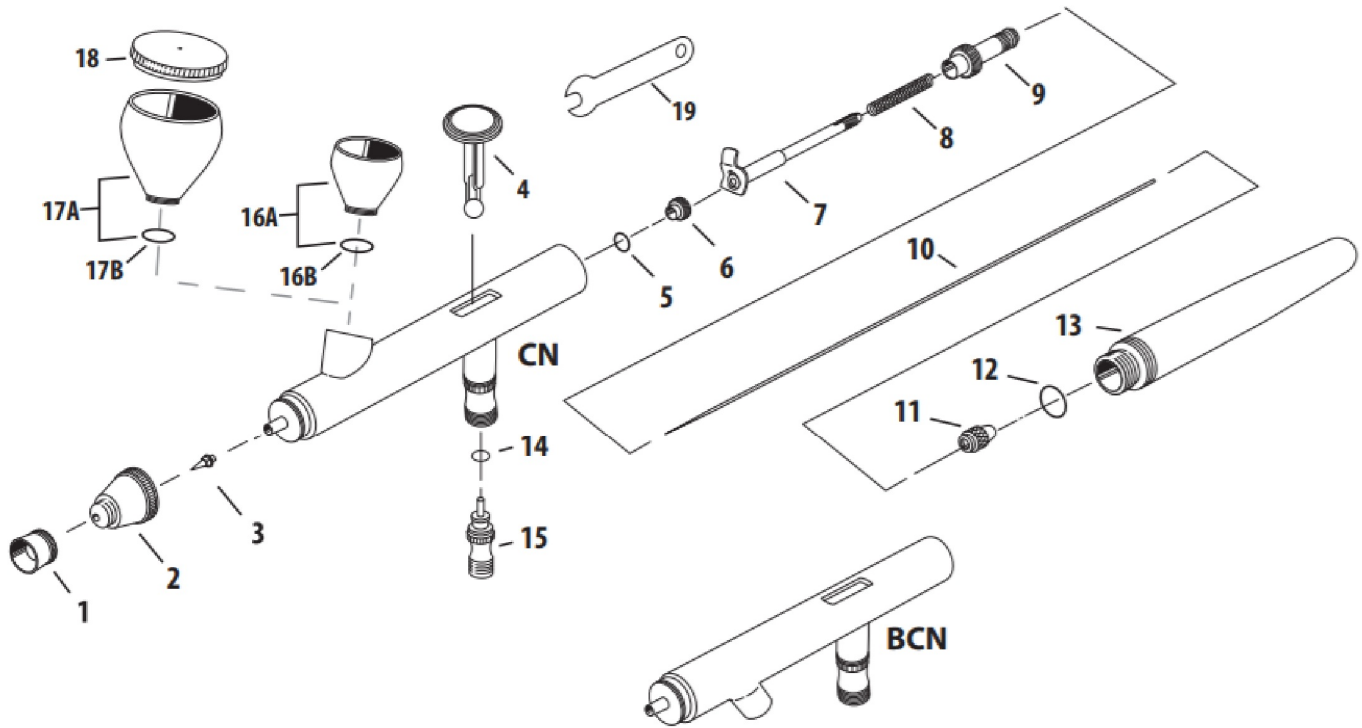

**EFFORTLESS
COVERAGE™**
手頃で手軽

NEO FOR IWATA AIRBRUSH SERIES
BCN / CN

#	ITEM DESCRIPTION	PRICE CODE	ITEM #	BCN	CN
1	Needle Cap	A	N1101	■	■
2	Nozzle Cap	N3	A N1401	OPT	■
		N5	A N1402	■	OPT
3	Nozzle	N3	C N0801	OPT	■
		N5	C N0802	■	OPT
4	Main Lever	A	N1001	■	■
5	Needle Packing (PTFE)	A	N1501	■	■
6	Needle Packing Screw	A	N1251	■	■
7	Needle Chucking Guide	A	N1151	■	■
8	Needle Spring	A	N1351	■	■
9	Spring Guide	A	N1701	■	■
10	Needle	N3	A N0751	OPT	■
		N5	A N0752	■	OPT

#	ITEM DESCRIPTION	PRICE CODE	ITEM #	BCN	CN
11	Needle Chucking Nut	A	N1201	■	■
12	Handle O-ring	A	N1051	■	■
13	Handle	C	N0901	■	■
14	Air Valve O-ring	A	N1502	■	■
15	Valve Set With Valve Spring	A	N 0201	■	■
	Bottle	2 oz / 60 ml	- A4702	■	x
16A	Cup (Gravity)	0.05 oz / 1.50 ml	D N0701	x	■
16B	Cup (Gravity) O-ring	0.05 oz / 1.50 ml	A N0712	x	■
17A	Cup (Gravity)	0.24 oz / 7 ml	C N0702	x	■
17B	Cup (Gravity) O-ring	0.24 oz / 7 ml	A N0713	x	■
18	Cup (Gravity) Lid	0.24 oz / 7 ml	A N0954	x	■
19	Spanner	A	N1651	■	■